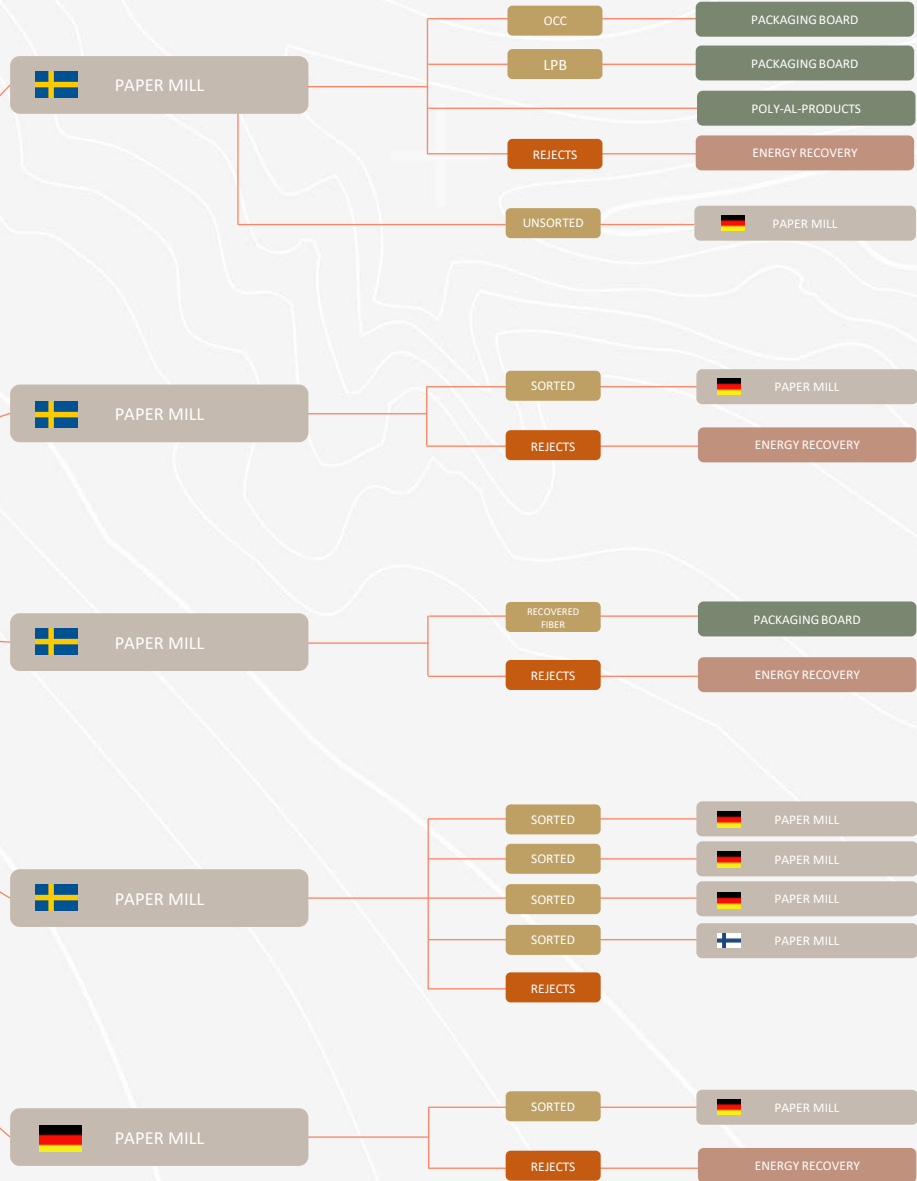

3 The paper packaging that is not recycled in Sweden is transported to paper mills in Northern Europe for material recycling.